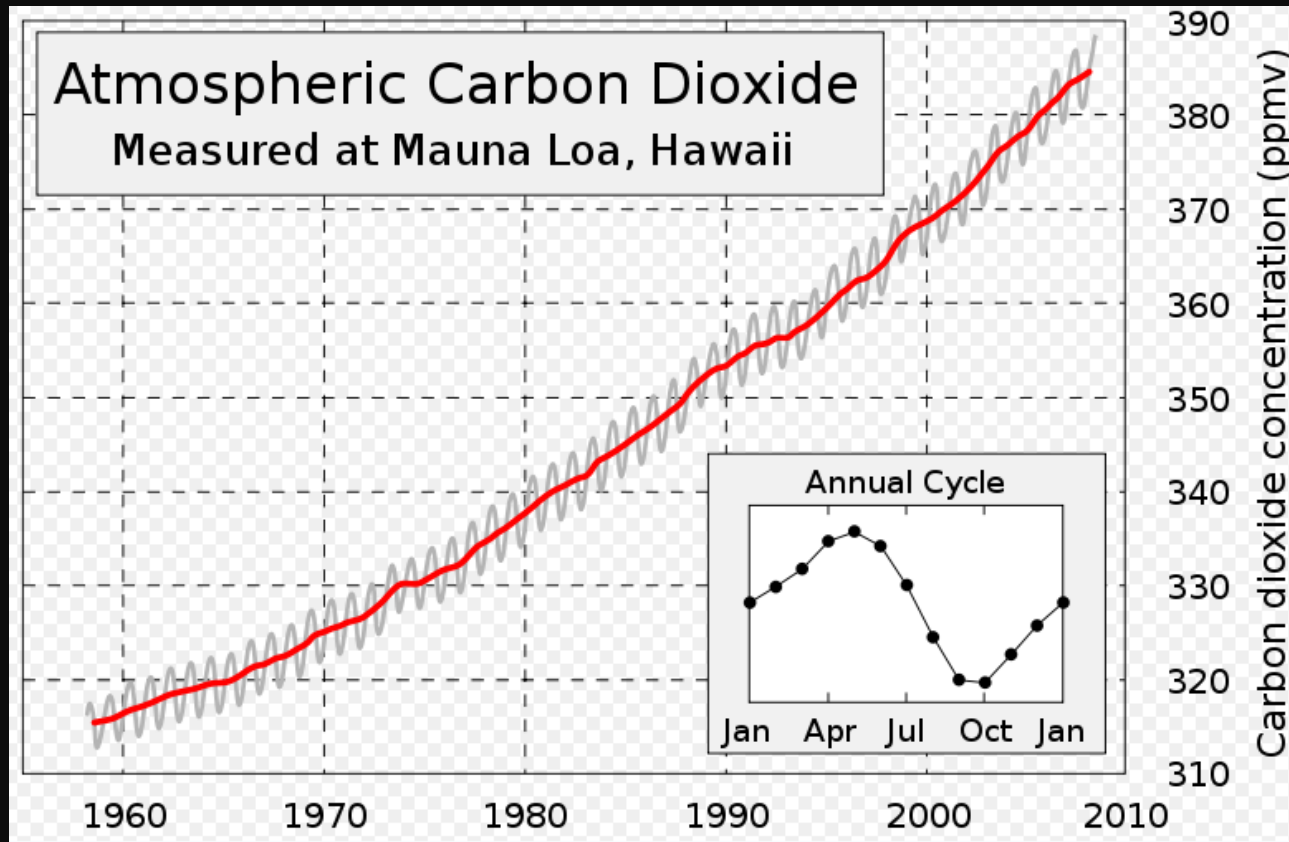

HADCRUT Temperature Data

Information

17

0.418

$$f(x) = 0.06 + 0.45 \sin(-0.02 x) - 0.12 \sin(-0.10 x)$$

Selected solution plotted with the data

HADCRUT Data Plotted in a Graph

Knowledge