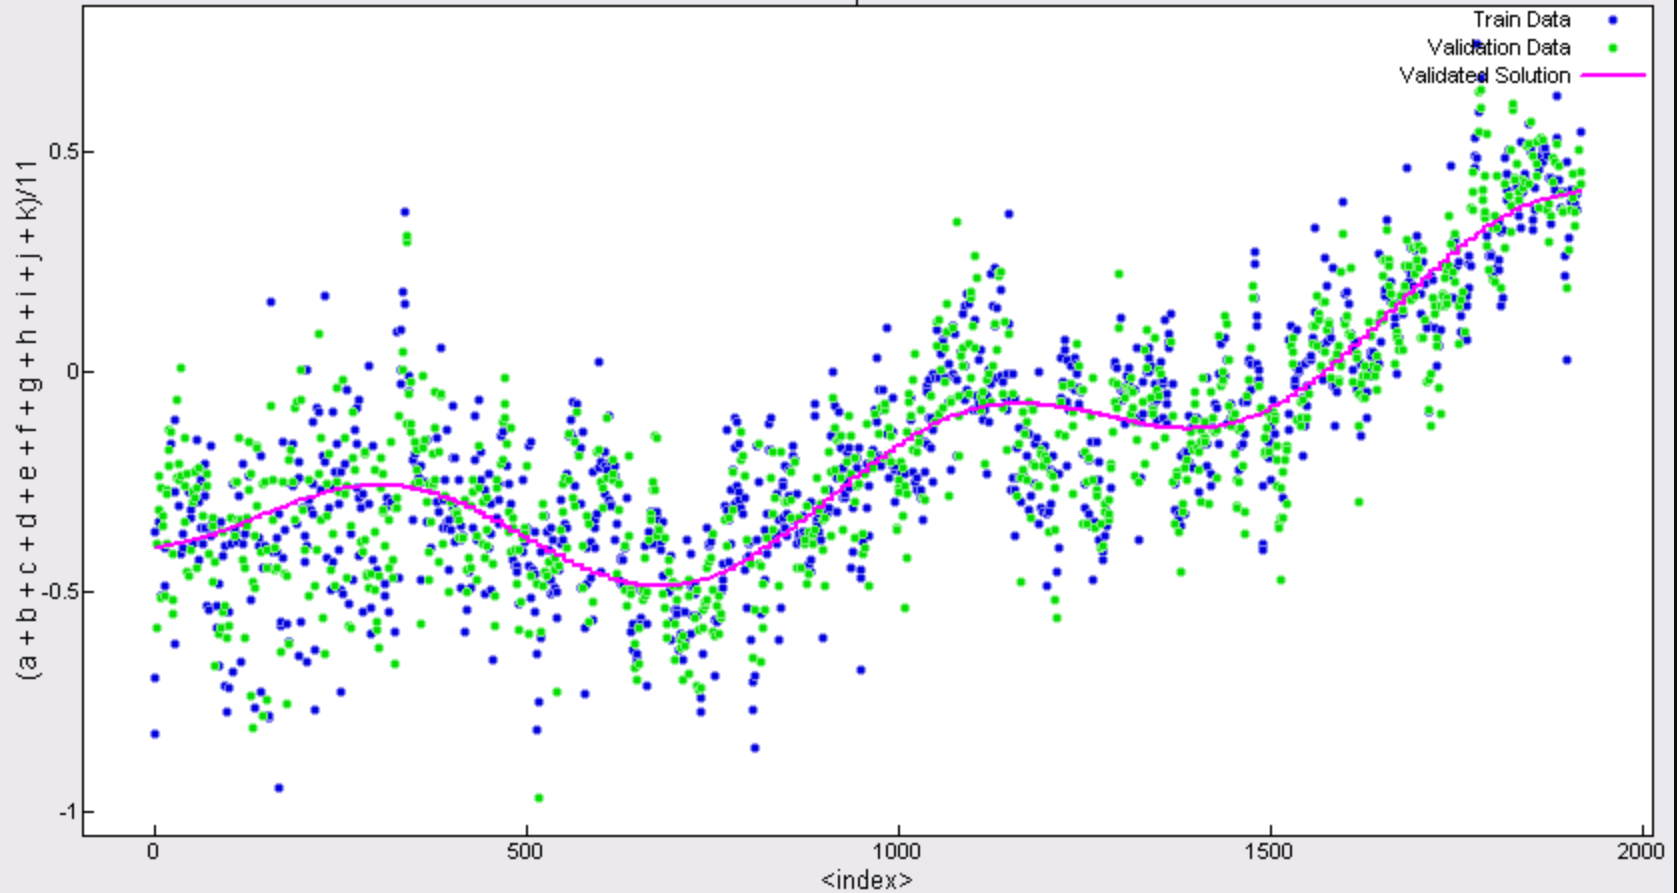

HADCRUT Temperature Data

Information

17

0.418

$$f(x) = 0.06 + 0.45 \sin(-0.02 x) - 0.12 \sin(-0.10 x)$$

Selected solution plotted with the data

HADCRUT Data Plotted in a Graph

Knowledge